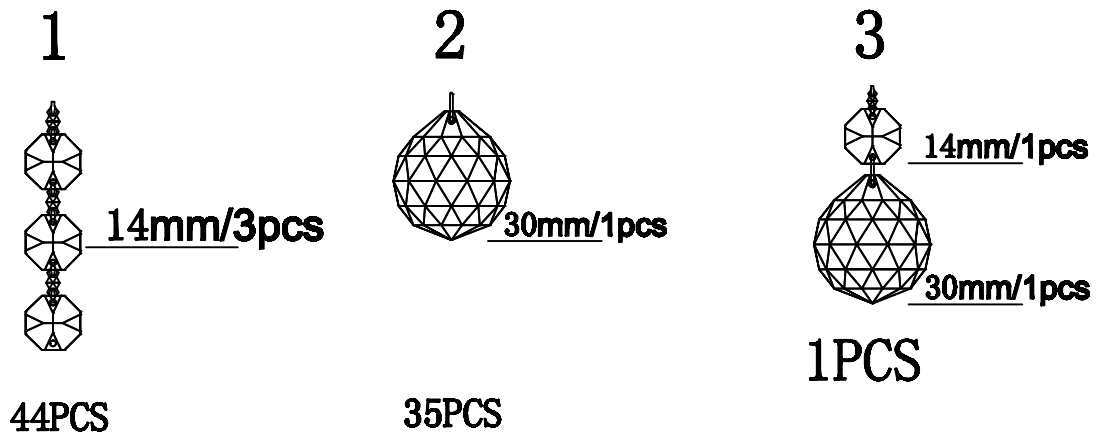

## 8002C10

110V E12 BULB 2\*40W

φ240\*H180mm

1. PLEASE TAKE OFF THE PLASTIC SHEET FROM THE LAMP BODY.

2. PLEASE WEAR GLOVES WHEN YOU HANGING THE CRYSTAL.

3. ALL THE CRYSTAL BALL ARE 30#.

NO.	1	2	3
Quantity	44	35	1