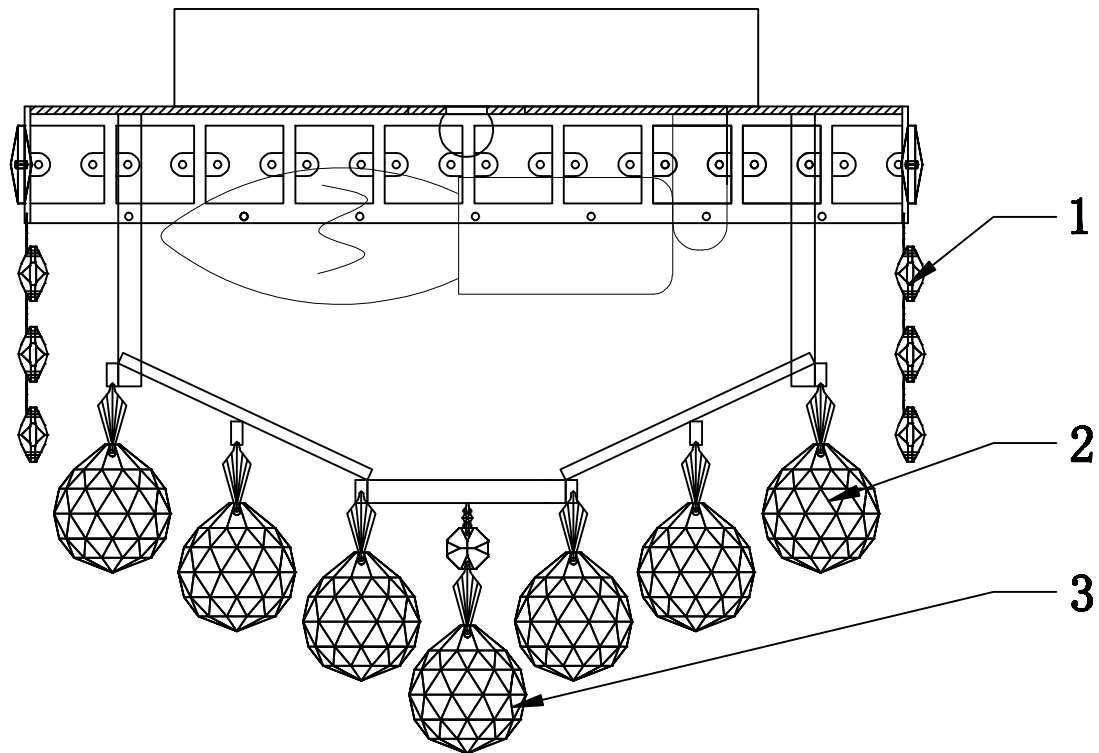

## 8002C10

110V E12 BULB 2\*40W

φ240\*H180mm

1. PLEASE TAKE OFF THE PLASTIC SHEET FROM THE LAMP BODY.

2. PLEASE WEAR GLOVES WHEN YOU HANGING THE CRYSTAL.

3. ALL THE CRYSTAL BALL ARE 30#.

NO.	1	2	3
Quantity	44	35	1