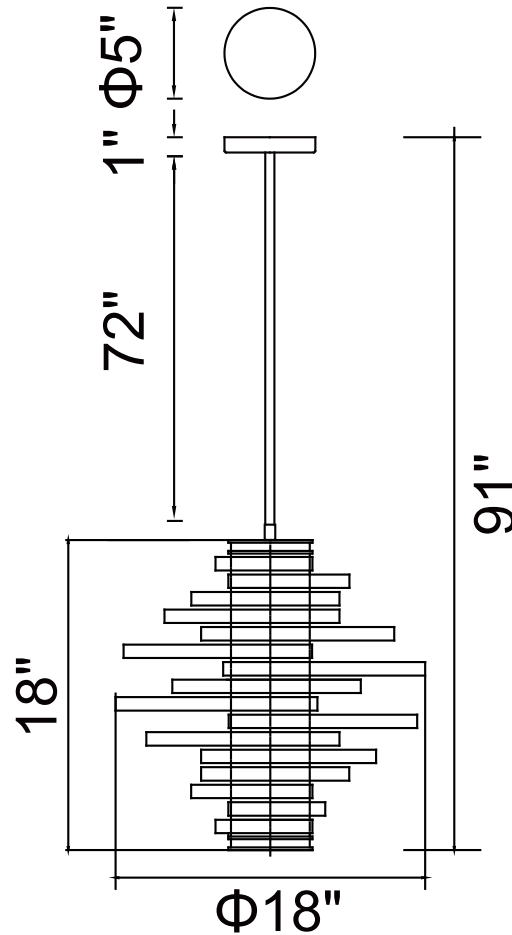

CWI LIGHTING

BRIGHTER LIVING. SIMPLIFIED.

PROJECT: _____

FIXTURE TYPE: _____

LOCATION: _____

CONTACT/PHONE: _____

Item	1068P18-6-620
Collection	ELIZABETTA
Finish	Gold Leaf
Glass	-----
Crystal	-----
Input	120V AC,60HZ,AC

Shade	-----
Length/Dia.	18"
Width/Ext.	-----
Height	18"
Maximum	91"
Lumens	-----

Light Source	E12
Bulb Info.	6×60W
Included	-----
Dimmable	No
Color	-----
Weight	14.8KG