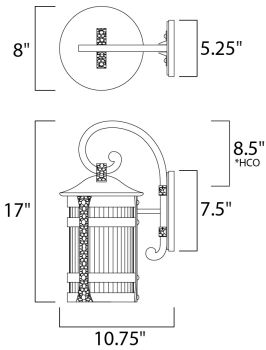

PRODUCT DESCRIPTION

Old World styling in a durable die cast aluminum finished in Anthracite creates a forged iron look with a modern twist. The rustic look of the metal contrasts nicely with the light effect of the ribbed Constellation glass.

MEASUREMENTS

DIMENSION : 8." W x 17." H x 10.75" Ext
BACK PLATE : 5.25" W x 7.5" H x 8.5" HCO
HANGING WEIGHT : 6.86 lb

LAMPING

INPUT VOLTAGE : 120V
LUMENS : 0 Rated (0 Del.)
BULB : 1 x 60W (NOT INCLUDED), 60W Total
DIMMABLE : Dimmable

FINISHES OPTION

Anthracite AR

GLASS

Constellation CON

MATERIAL

Aluminum + Glass

RATINGS

cETLusWet Location
Dimmable

ADDITIONAL

INSTALL UP/DOWN:
OPERATING TEMPERATURE:
-20°C (-4°F), 40°C (104°F)

Always consult a qualified electrician before installing any lighting product.